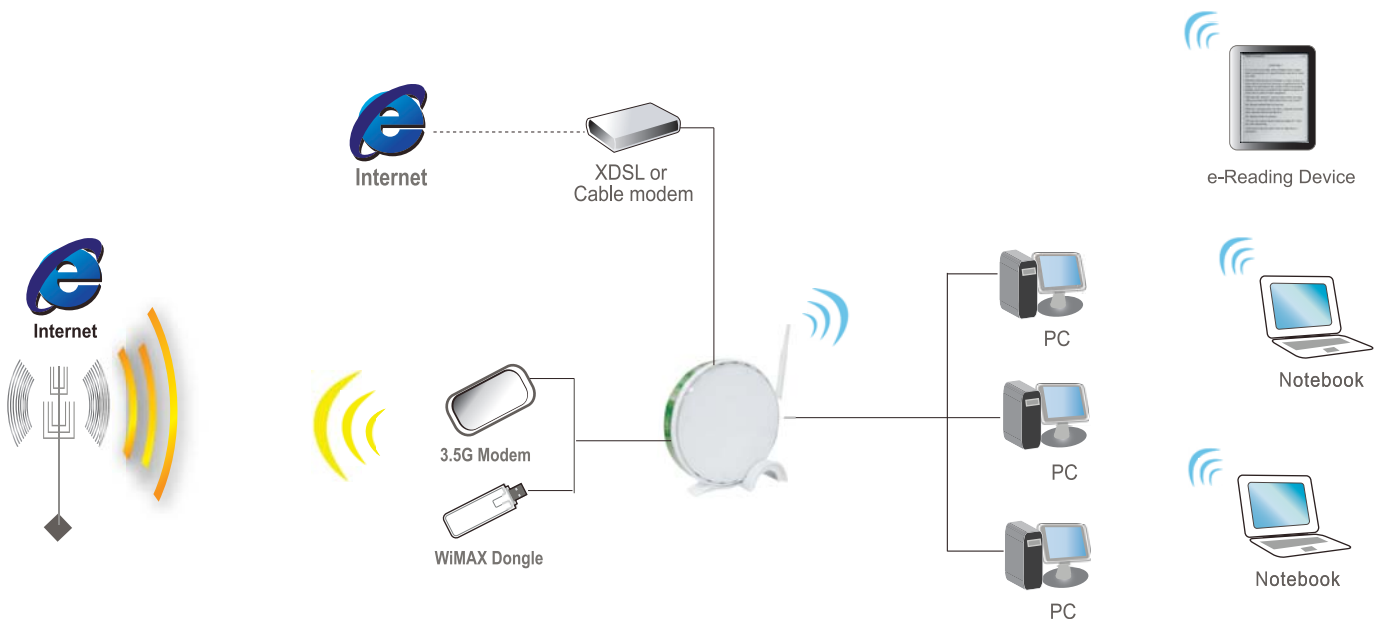

802.11n 3.5G Broadband Router

BR380n

- **Automatic WAN type detection:**
Ethernet WAN or 3.5G, no expertise required
- **Superb 802.11n 2T2R data rate:**
Max. 300Mbps downstream/upstream
- **20000 dynamic network sessions**
ensures network stability in loaded network
- **Fail-over backup** mechanism to ensure your network connectivity
- **One-touch WPS button** for secure wireless network inter-connection
- **Advanced SPI firewall** security with DoS prevention
- **Multiple language UI support**

Application

Specification and Ordering Information

Description	802.11n 3.5G Broadband Router
Model No.	BR380n
Network Standard	Mobile (External): HSPA/UMTS/EVDO/WiMAX WLAN: IEEE 802.11n, 802.11g, 802.11b WAN: xDSL/Cable Modem
Data Rate	3.5G: Up to 7.2Mbps (Support 3G/3.5G/3.75G) WiFi: 802.11n (Max 300Mbps), 802.11g (Max 54Mbps), 802.11b (Max 11Mbps) LAN: 802.3/802.3u (10/100Mbps)
Frequency Range	2.412~2.484GHz
Modulation Technology	IEEE 802.11b: OFDM IEEE 802.11g: CCK, DQPSK, DBPSK
Wireless Security	WEP 64 or 128 bit/WPA/WPA2/WPA2 Mixed, 802.1x Authentication WPS (PBC/PIN), WDS, Mutiple APs
Firewall	QoS, Mac Address Filtering, SPI firewall, Block ICMP from WAN DOS (Denial of Service) URL Blocking: 10 sets rule based URL blocking
Network Features	Routing: UPnP, DHCP, DDNS, DNS QoS: Multi-class Priority NAT: One-to-Many NAT, Virtual Server, DMZ
Sessions	20,000
Hardware	
USB Port	1 x 2.0 USB Port
Ethernet	10/100Mbps RJ45, Auto-MDI/MDI-X (WAN x 1, LAN x 4)
LED Indicator	Power, Status, Wireless/WPS, WAN, LAN
Power	5V/1.2A
Antenna	2 dBi x2 @2.45GHz (Built-in x1, External x1)
Operating Temperature	Operating: 0°C ~40°C (32°F ~104°F) Storage: -20°C ~70°C (-4°F ~158°F)
Humidity	Operating: 10% to 85% Non-Condensing Storage: 5% to 90% Non-Condensing
Package Contents	
	1x BR380n 1 x Install CD (Quick Install Guide, User Manual on CD) 1 x Power Adpater 1 x 2 dBi Antenna