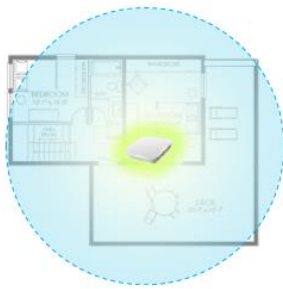

Single Plus Series

Small home or apartment

500-1500 square feet